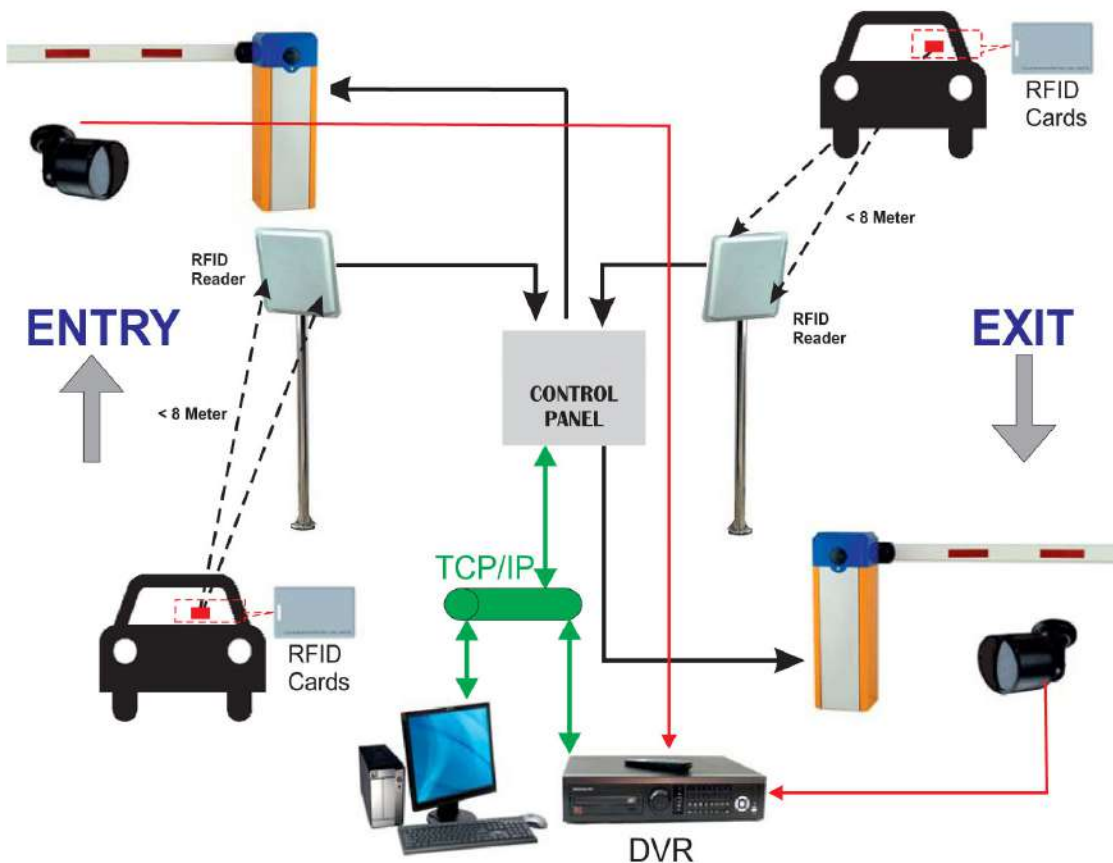

Application

Residential Apartments
Housing Colony
Corporate Offices
Factories & Hospitals

Features

Automatic Detection
Advance RFID Tags
Advance Access Control
Auto Barrier Control
User Friendly Software
with IN Out Report in excel

Operation Principal - Smartpower Long Distance RFID Parking System is a based on latest 915MHz High Freq. Technology which senses approaching Cars from 8 Mt distance & Opens the Barrier Gate automatically.

The user friendly Access control software gives IN - OUT report of CARS with photo. The 915MHz RFID tags are fitted in the front glass of the CARS.

UHF RFID Reader

915 MHz RFID Reader
Weigand Output
Long Distance 5~8 Meter